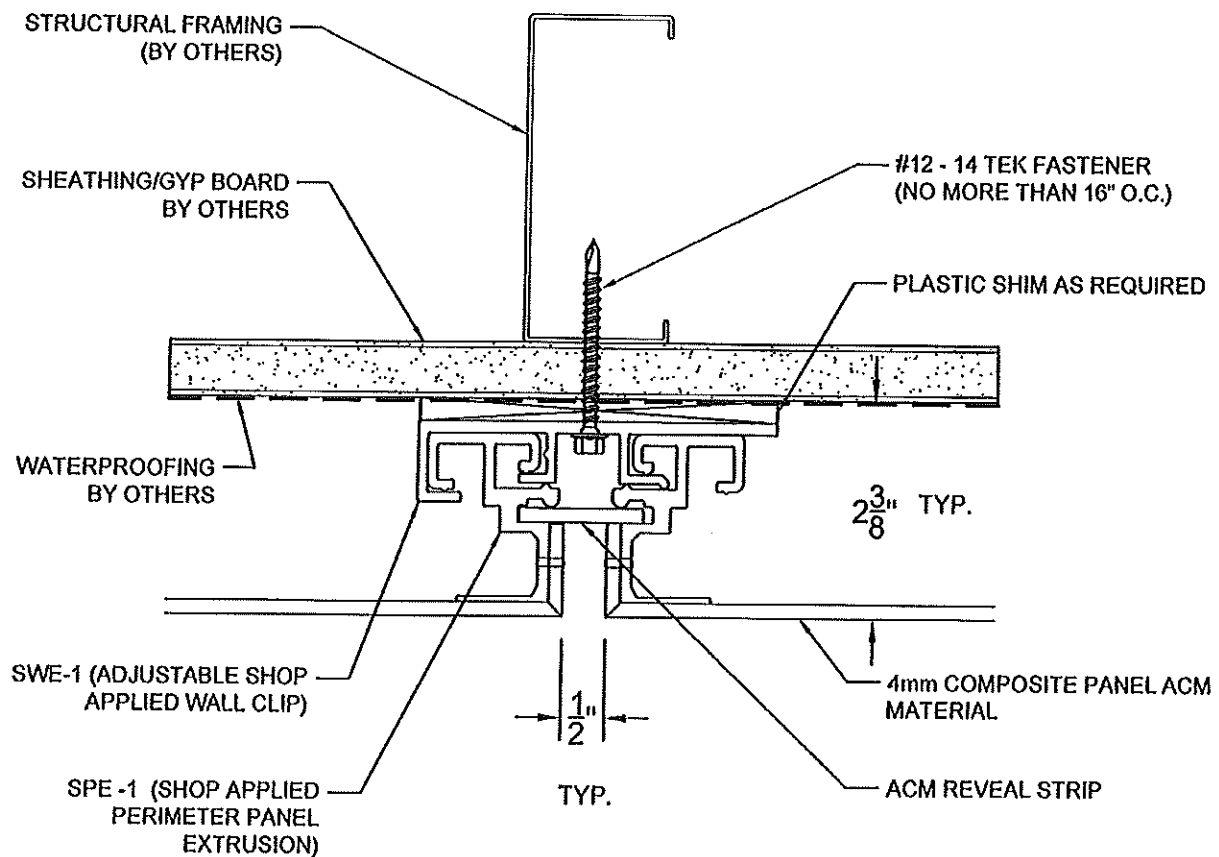

SABER ARCHITECTURAL SYSTEMS SRS-200 RAIN SCREEN ATTACHMENT DETAILS

D-1 VERTICAL JOINT TYP.
NTS