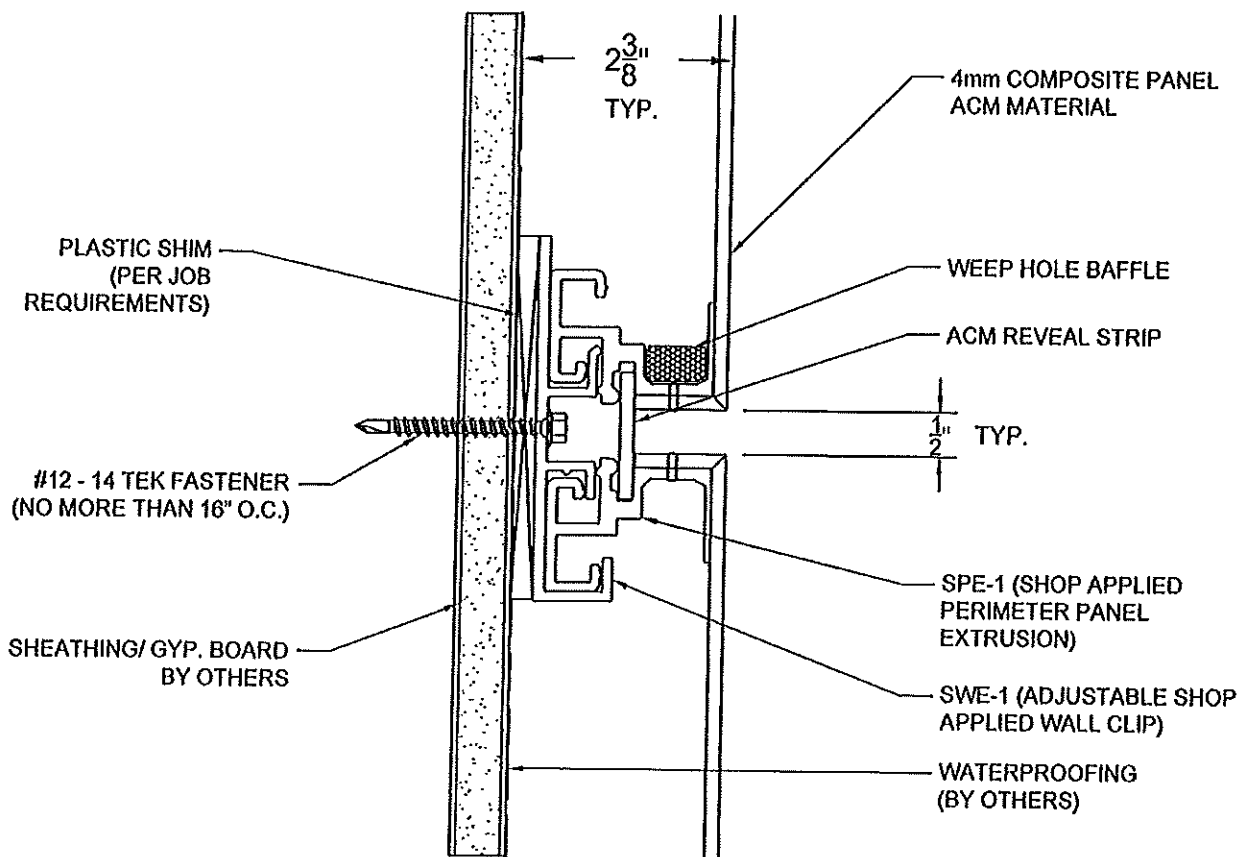

SABER ARCHITECTURAL SYSTEMS SRS-200 RAIN SCREEN ATTACHMENT DETAILS

D-2 HORIZONTAL JOINT TYP.
NTS