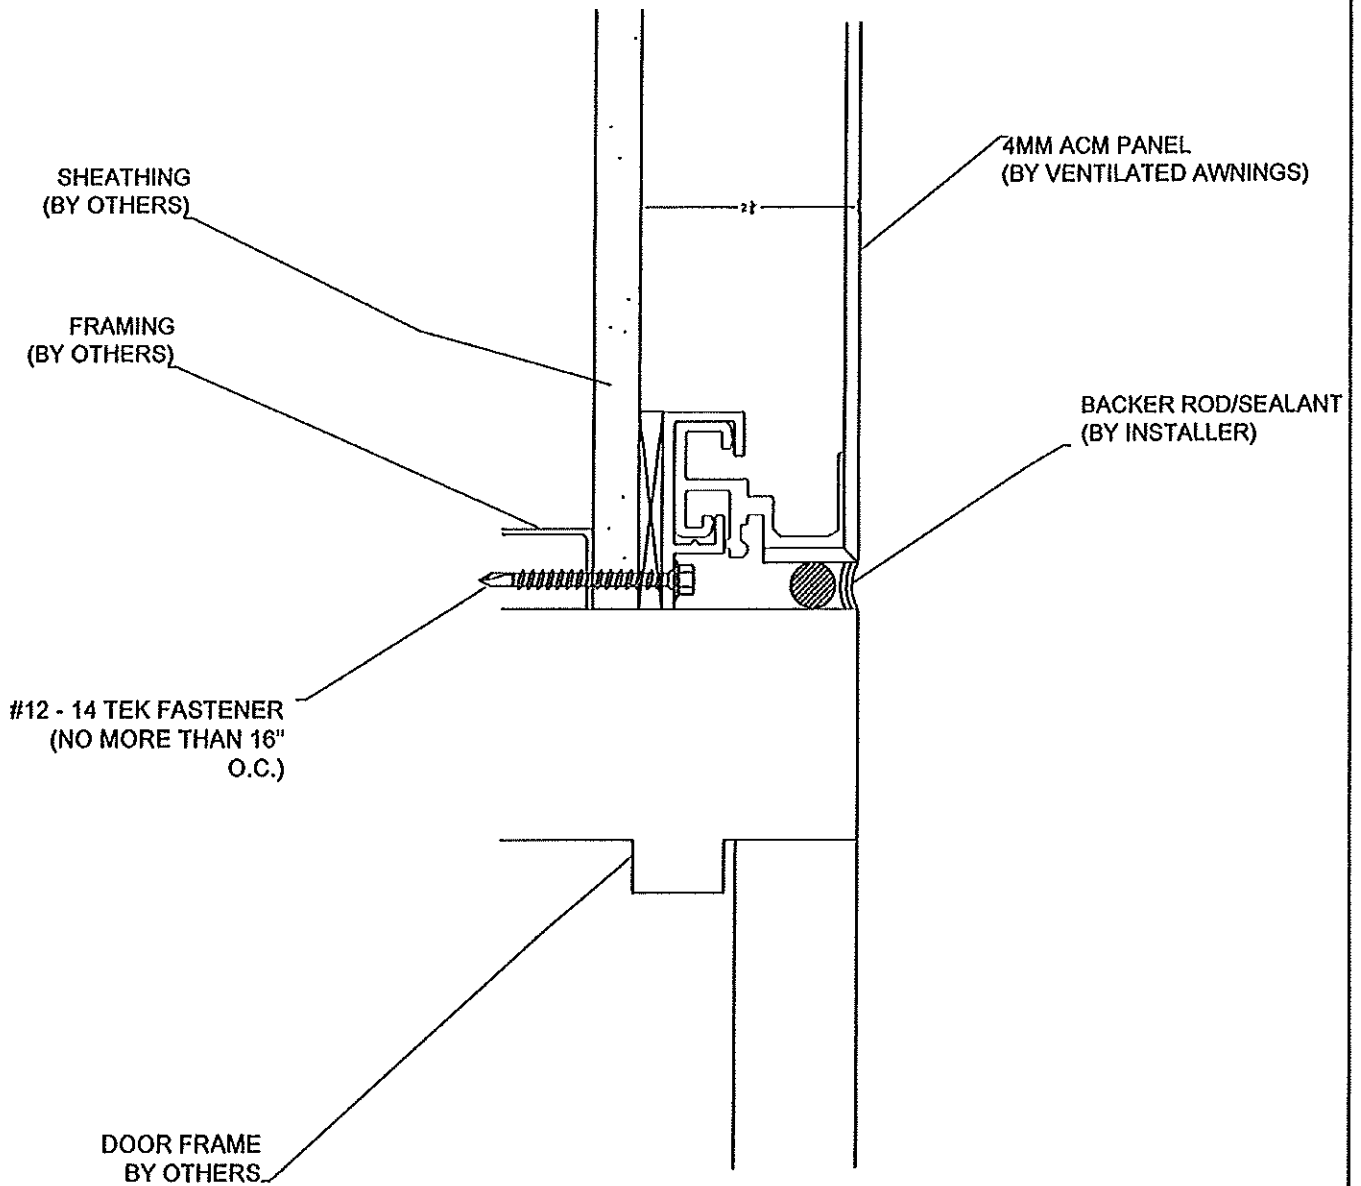

SABER ARCHITECTURAL SYSTEMS / SJS-100 ATTACHMENT DETAILS

D-5

TYP. HEAD JOINT

Scale: NONE

MANUFACTURED BY SABER ARCHITECTURAL SYSTEMS AND MADE AVAILABLE DIRECTLY OR THROUGH VARIOUS DISTRIBUTORS.