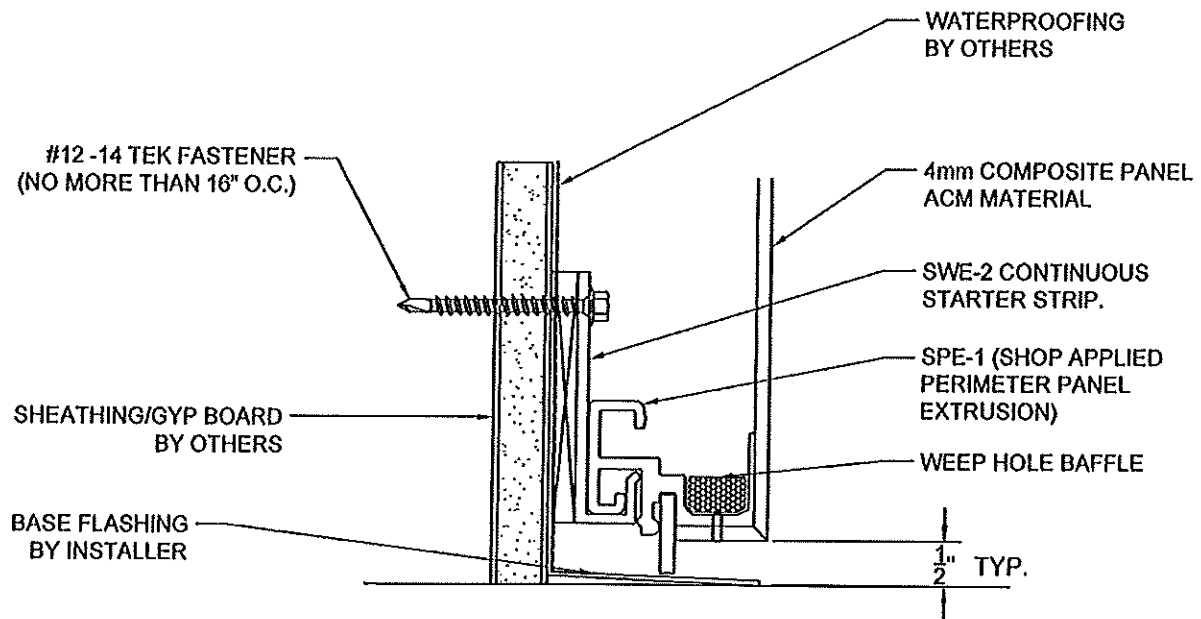

## SRS-200 RAIN SCREEN ATTACHMENT DETAILS

D-3 SILL TERMINATION TYP.  
NTS