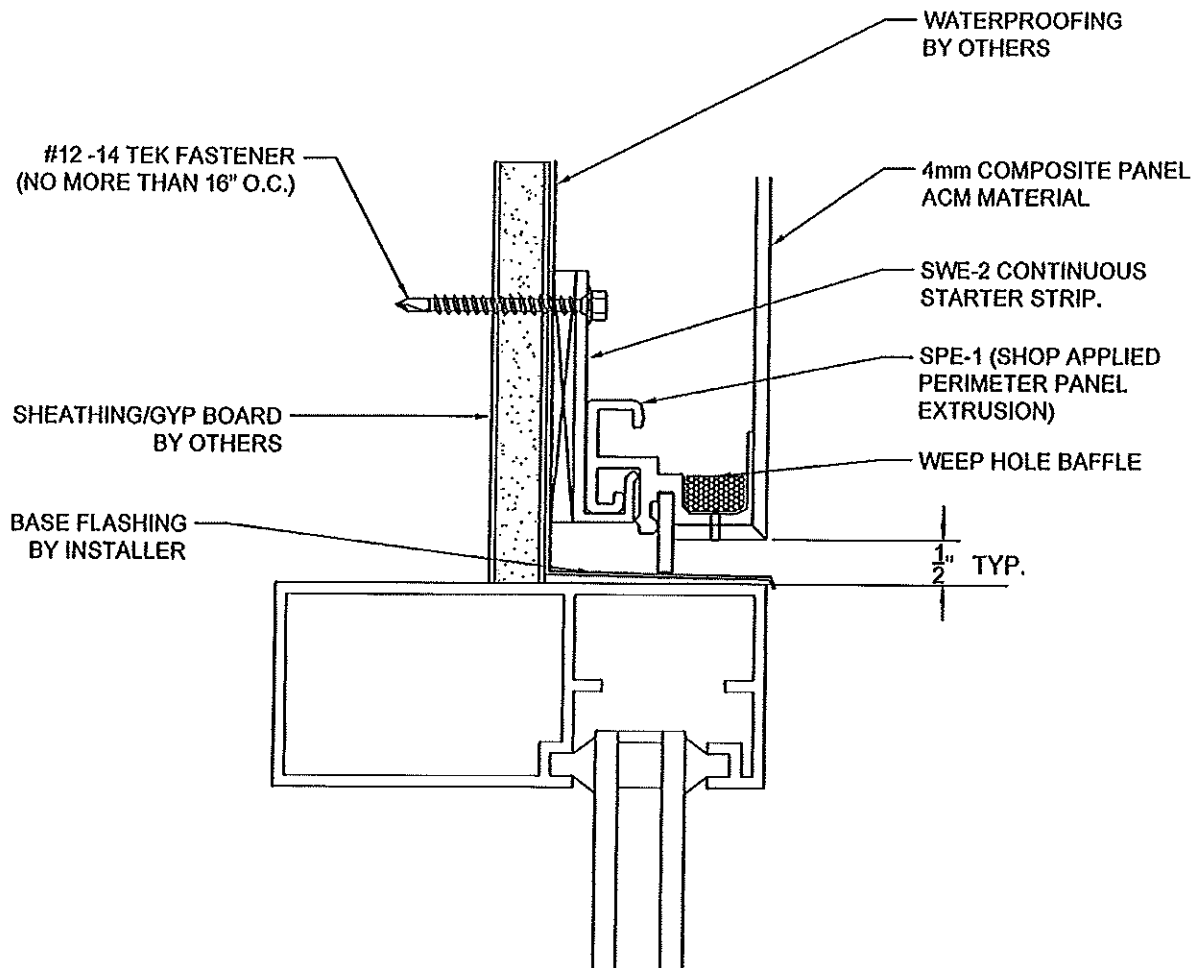

SABER ARCHITECTURAL SYSTEMS

SRS-200 RAIN SCREEN ATTACHMENT DETAILS

D-5 HEAD TERMINATION TYP.
NTS