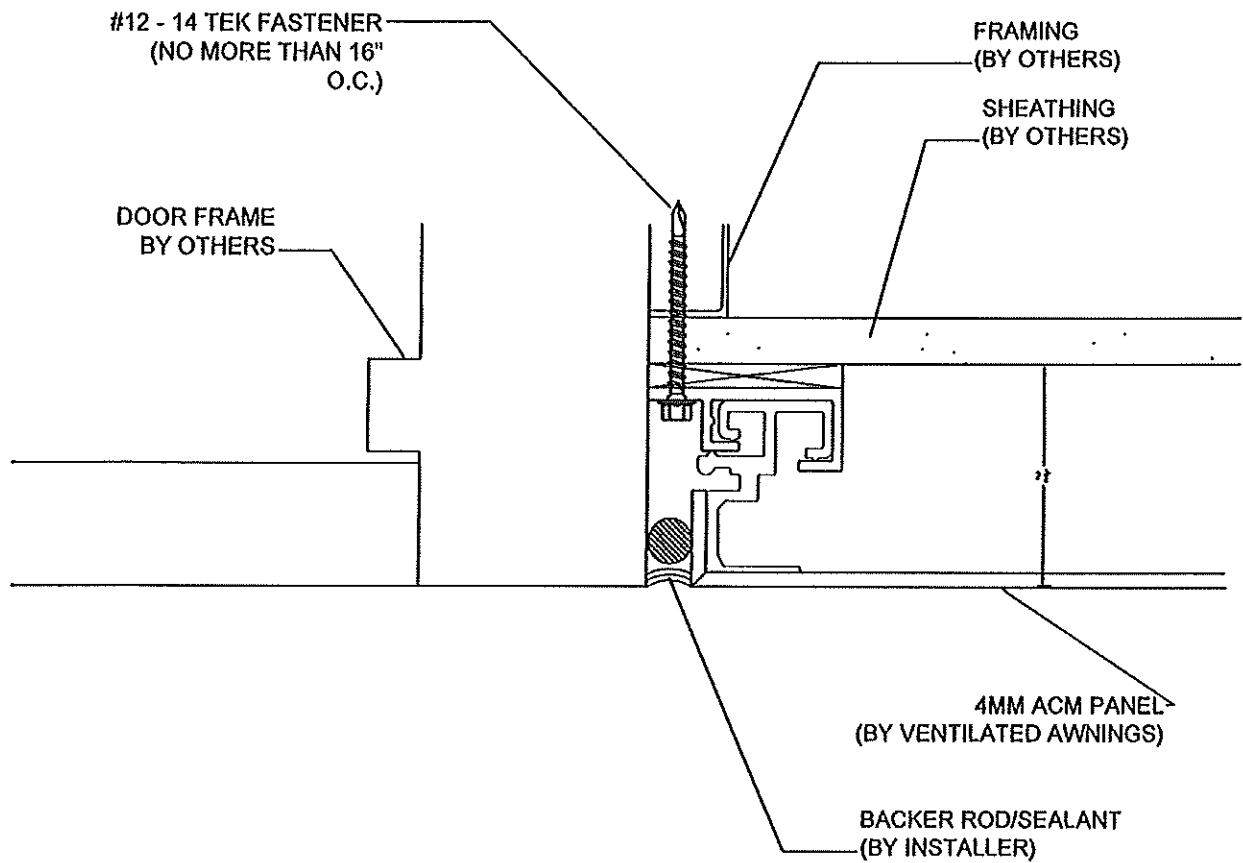

SABER ARCHITECTURAL SYSTEMS / SJS-100 ATTACHMENT DETAILS

D-4

TYP. JAMB/FRAME JOINT

Scale: NONE

MANUFACTURED BY SABER ARCHITECTURAL SYSTEMS AND MADE AVAILABLE DIRECTLY OR THROUGH VARIOUS DISTRIBUTORS.