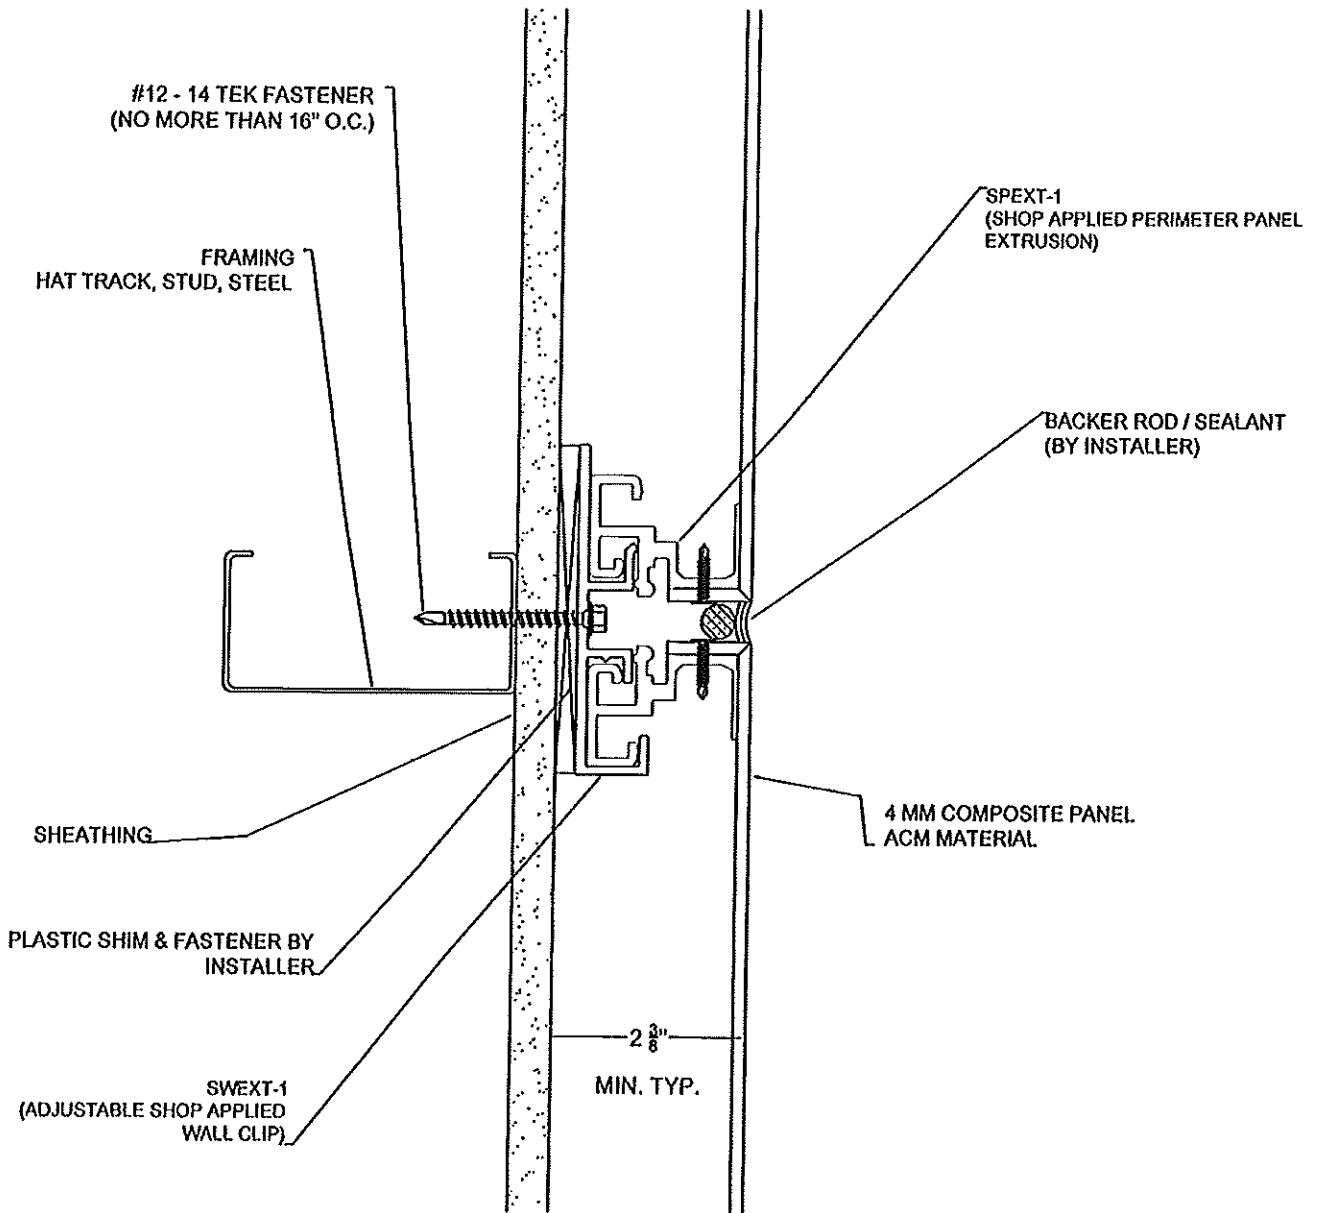

SABER ARCHITECTURAL SYSTEMS / SJS-100 ATTACHMENT DETAILS

D-2

TYP. HORIZONTAL JOINT

Scale: NONE

MANUFACTURED BY SABER ARCHITECTURAL SYSTEMS AND MADE AVAILABLE DIRECTLY OR THROUGH VARIOUS DISTRIBUTORS.