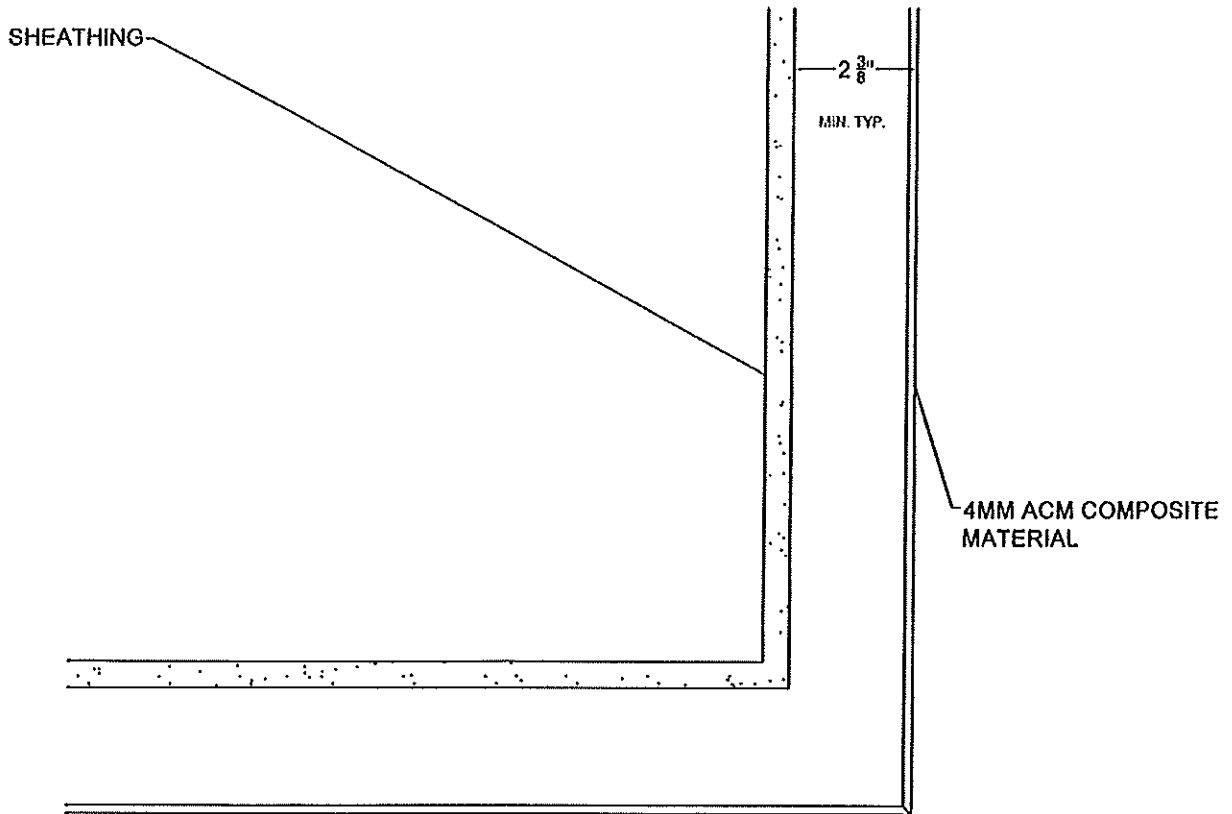

SABER ARCHITECTURAL SYSTEMS / SJS-100 ATTACHMENT DETAILS

D-6

TYP. CORNER

Scale: NONE

MANUFACTURED BY SABER ARCHITECTURAL SYSTEMS AND MADE AVAILABLE DIRECTLY OR THROUGH VARIOUS DISTRIBUTORS.